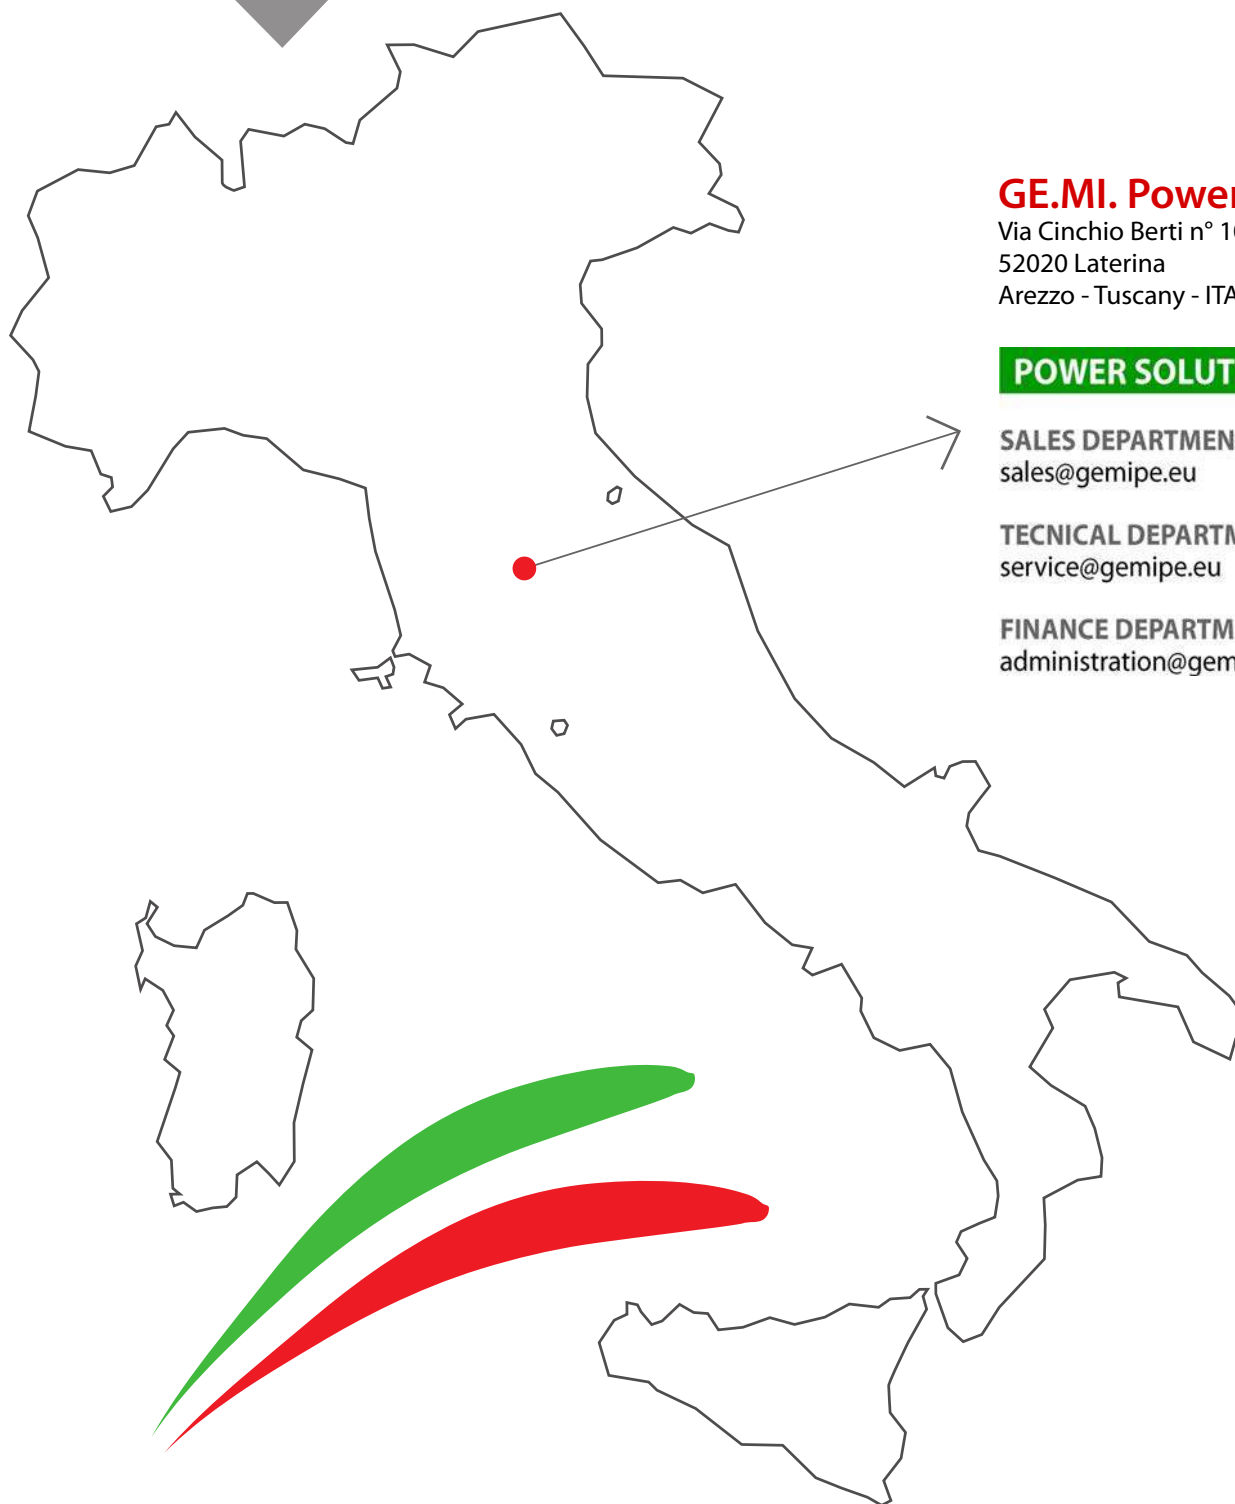

# Products Overview

*where we are*

**GE.MI. Power Solutions**

Via Cinchio Berti n° 10H  
52020 Laterina  
Arezzo - Tuscany - ITALY

**POWER SOLUTIONS DIV.**

**SALES DEPARTMENT**  
sales@gemipe.eu

**TECNICAL DEPARTMENT**  
service@gemipe.eu